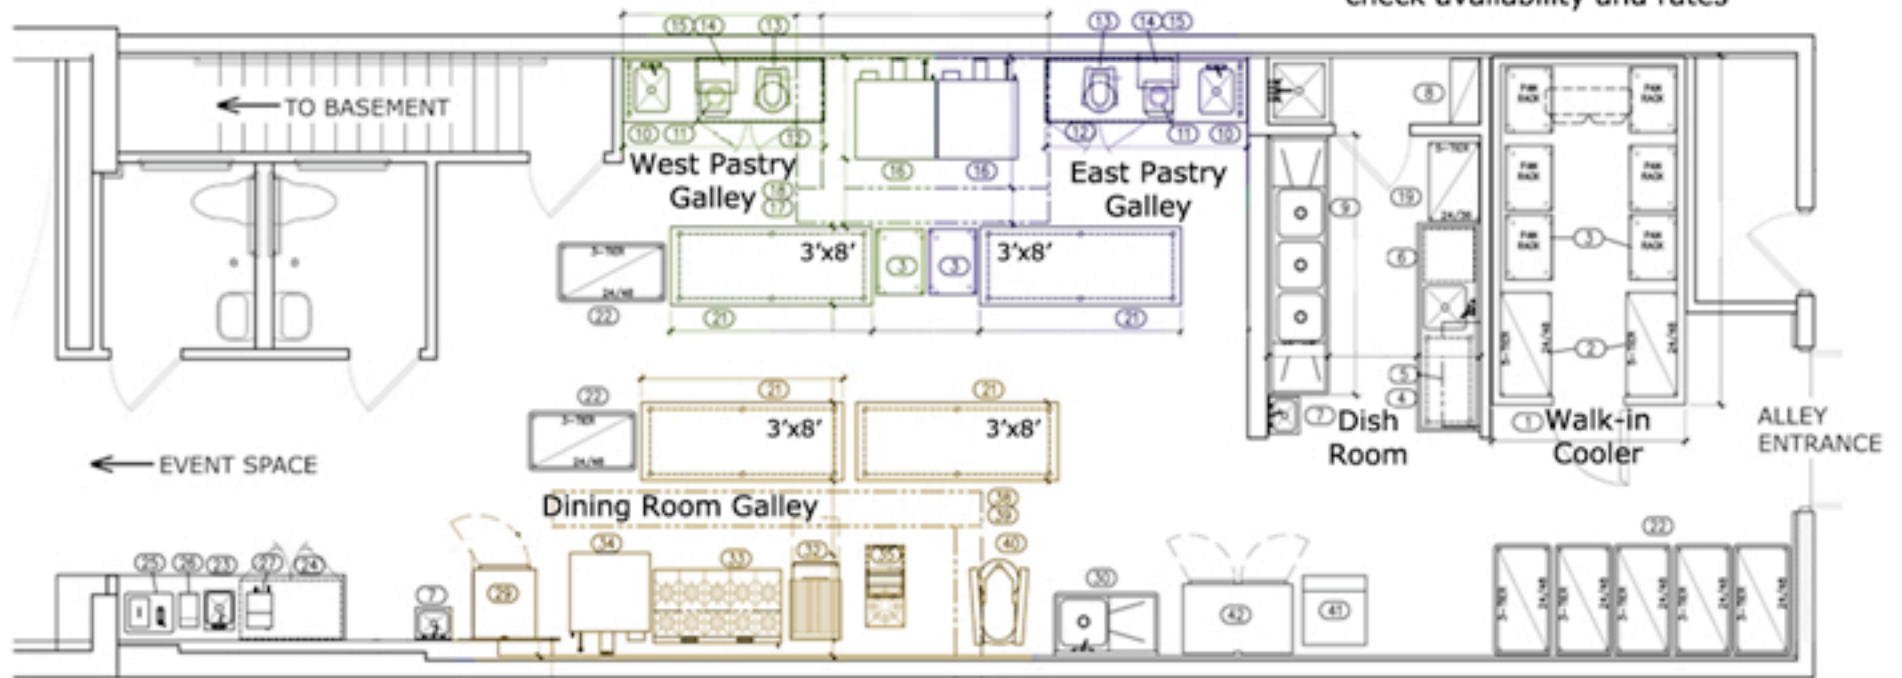

# LOGAN SQUARE KITCHEN

visit [logansquarekitchen.com/kitchen](http://logansquarekitchen.com/kitchen) to check availability and rates

- 1 walk-in cooler
- 2 wire shelving
- 3 slide carts
- 4 dish table w/ pre-rinse sink
- 5 rack shelf
- 6 dishwasher
- 7 hand sinks
- 8 chemical storage
- 9 3 compartment sink
- 10 tables w/ sink
- 11 induction cooktop
- 12 refrigerated bases (future)

- 13 20- quart mixer
- 14 microwave wall shelves
- 15 microwave
- 16 double deck convection ovens
- 17 exhaust hood
- 18 fire system
- 19 dish rack
- 21 worktables
- 22 security cages
- 23 service counter
- 24 undercounter refrigerator (future)
- 25 ice bin

- 26 iced tea brewer (future)
- 27 coffee brewer (future)
- 29 reach-in refrigerator
- 30 prep sink
- 32 char broiler
- 33 range w/ standard ovens
- 34 double deck convection oven
- 38 exhaust hood
- 39 fire system
- 40 60 qt. mixer (future)
- 41 ice maker
- 42 reach-in freezer